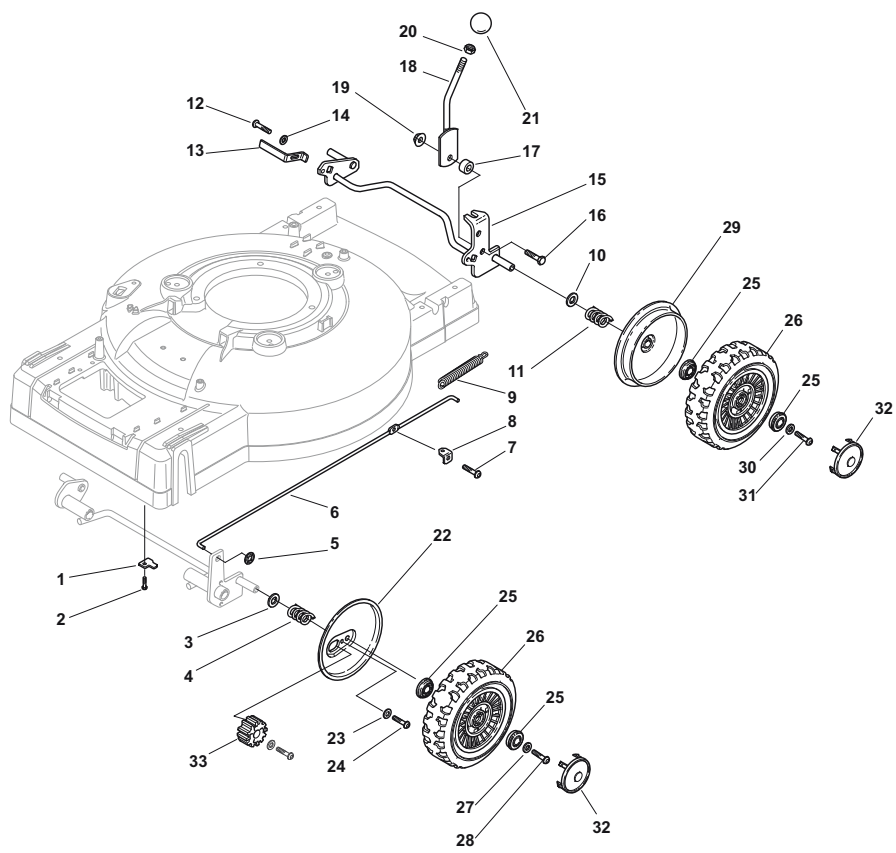

Fig.	Quantity	Part No	Description	Notes
1	2	112728450/0	Screw	
3	1	322785122/0	Battery Support	
4	1	118120052/0	Battery	
5	1	322109530/0	Battery Cover	
6	1	118204197/0	Cable	for B&S and GGP Engines
6	1	118204198/0	Starting Cable	for HONDA Engines
7	1	322722801/0	Starting Block Outer Half-Bearing	
8	1	322722800/0	Starting Block Inner Half-Bearing	
9	1	118450051/0	Switch	
10	2	112728300/0	Screw	
11	1	112728691/0	Screw	
12	1	118204120/0	Battery Charger	CE plugg
12	1	118204121/0	Battery Charger	UK plugg
13	1	118210016/1	Starting Key	

Fig.	Quantity	Part No	Description	Notes
1	2	322545157/1	Front Axle Plate	
2	4	112735662/1	Screw	
3	2	122671659/0	Washer	
4	2	122430215/0	Spring	
5	2	112604899/0	Crown Fastener	
6	1	122033331/0	Wheels Control Rod	
7	1	112735651/0	Screw	
8	1	322545139/0	Plate	
9	1	122446183/0	Spring	
10	2	122671659/0	Washer	
11	2	112154510/0	Nut	
12	2	112521330/0	Washer	
13	2	322551529/0	Wheels Cleaning Plate	
14	2	112521330/0	Washer	
15	1	381002835/0	Rear Wheel Axle	
16	1	112793701/0	Screw	
17	1	122170830/0	Spacer	
18	1	381003317/0	Lever, Height Adjustment	
19	1	112293201/0	Nut	
20	1	112293200/0	Nut	
21	1	322399812/0	Knob	
22	2	322600121/0	Protection, Wheel	
23	2	112521330/0	Washer	
24	2	112735661/0	Screw	
25	8	122122201/0	Bearing	
26	4	381007361/0	Wheel	
27	4	112521460/0	Washer	
28	4	112735662/1	Screw	
29	2	322600122/0	Protection, Wheel	
30	4	112521460/0	Washer	
31	4	112735662/1	Screw	
32	4	322110384/0	Hub Cap Grey	
33	2	122570128/0	Pinion	