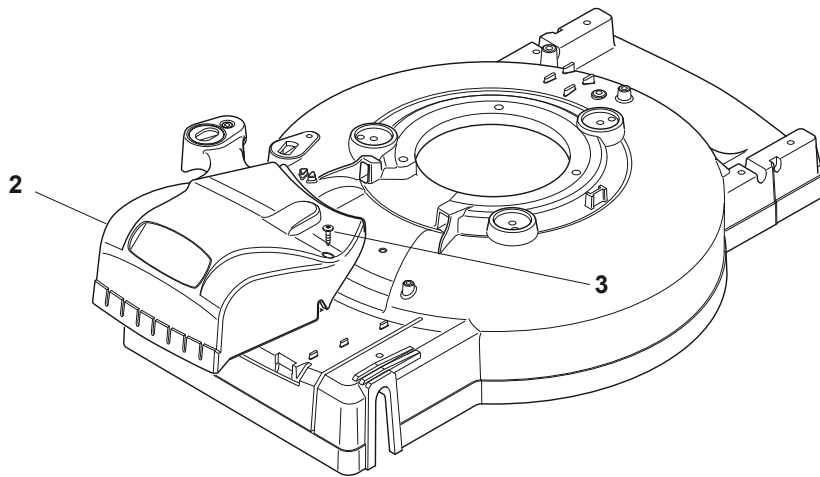

MC 534 TR/E 4S

WBH Petrol Aluminium Protection, Belt

Issue 7 - 2015

Fig.	Quantity	Part No	Description	Notes
2	1	322226198/0	Protection, Belt Yellow	
3	2	112728440/0	Screw