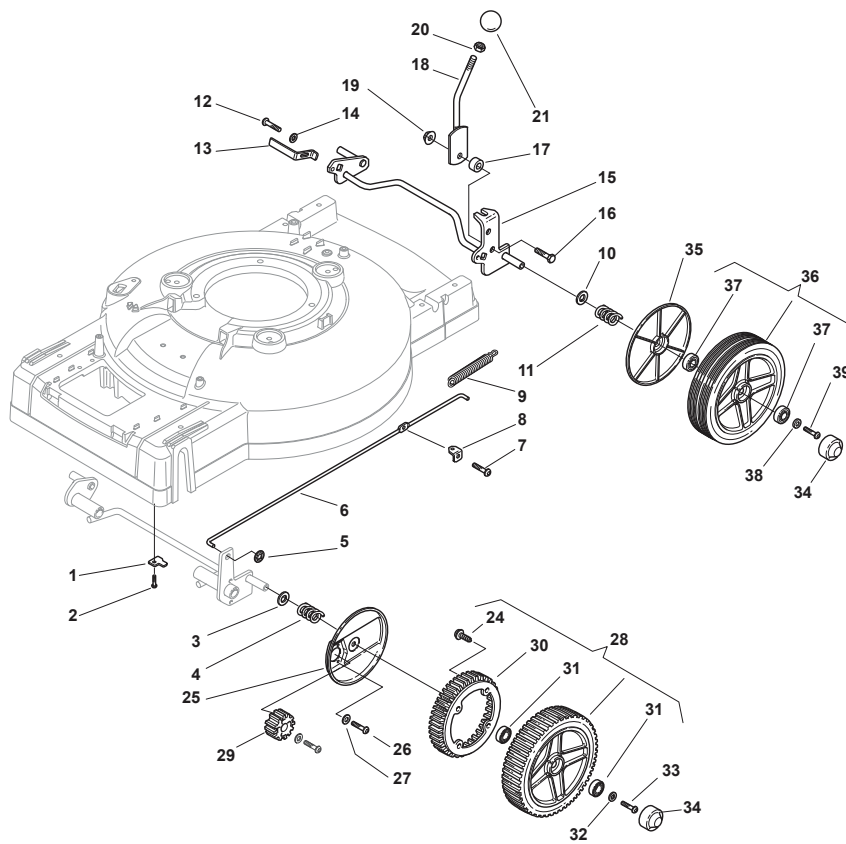

Fig.	Quantity	Part No	Description	Notes
1	2	322545157/1	Front Axle Plate	
2	4	112735662/1	Screw	
3	2	122671659/0	Washer	
4	2	122430215/0	Spring	
5	2	112604899/0	Crown Fastener	
6	1	122033331/0	Wheels Control Rod	
7	1	112735651/0	Screw	
8	1	322545139/0	Plate	
9	1	122446183/0	Spring	
10	2	122671659/0	Washer	
11	2	122430215/0	Spring	
12	2	112735661/0	Screw	
13	2	322551529/0	Wheels Cleaning Plate	
14	2	112521330/0	Washer	
15	1	381002835/0	Rear Wheel Axle	
16	1	112793701/0	Screw	
17	1	122170830/0	Spacer	
18	1	381003317/0	Lever, Height Adjustment	
19	1	112293201/0	Nut	
20	1	112293200/0	Nut	
21	1	322399812/0	Knob	
22	2	322600121/0	Protection, Wheel	
23	2	112523040/0	Washer	
24	2	112735661/0	Screw	
25	8	122122201/0	Bearing	
26	4	381007361/0	Wheel	
27	4	112521460/0	Washer	
28	4	112735662/1	Screw	
29	2	322600122/0	Protection, Wheel	
30	4	112521460/0	Washer	
31	4	112735662/1	Screw	
33	2	322570129/0	Pinion	
35	4	322110492/0	Hub Cap Grey	

Fig.	Quantity	Part No	Description	Notes
1	2	322545157/1	Front Axle Plate	
2	4	112735662/1	Screw	
3	2	122671659/0	Washer	
4	2	122430215/0	Spring	
5	2	112604899/0	Crown Fastener	
6	1	122033331/0	Wheels Control Rod	
7	1	112735651/0	Screw	
8	1	322545139/0	Plate	
9	1	122446183/0	Spring	
10	2	122671659/0	Washer	
11	2	122430215/0	Spring	
12	2	112735661/0	Screw	
13	2	322551529/0	Wheels Cleaning Plate	
14	2	112521330/0	Washer	
15	1	381002835/0	Rear Wheel Axle	
16	1	112793701/0	Screw	
17	1	122170830/0	Spacer	
18	1	381003317/0	Lever, Height Adjustment	
19	1	112293201/0	Nut	
20	1	112293200/0	Nut	
21	1	322399812/0	Knob	
24	4	112728210/0	Screw	
25	2	322600129/0	Protection, Wheel	
26	4	112735661/0	Screw	
27	4	112521330/0	Washer	
28	2	381007367/0	Wheel	
29	2	122570128/0	Pinion	
30	2	322120108/0	Wheels Crown	
31	4	119216038/0	Bearing	
32	2	112521460/0	Washer	
33	2	112735662/1	Screw	
34	4	322110380/0	Hub Cap Black	
35	2	322600130/0	Protection, Wheel	
36	2	381007365/0	Wheel	
37	4	119216038/0	Bearing	
38	2	112521460/0	Washer	
39	2	112735662/1	Screw	