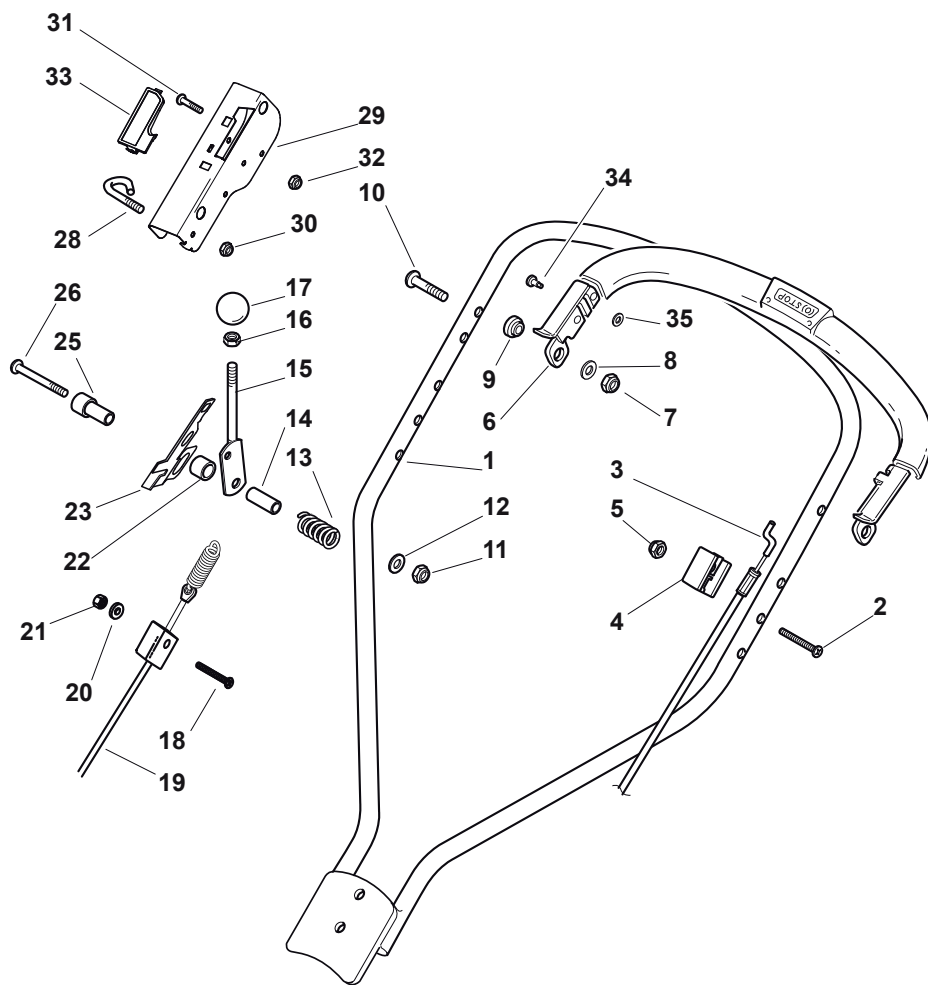

Fig.	Quantity	Part No	Description	Notes
1	1	381006363/3	Handle, Upper Part Yellow	Yellow
1	1	381006367/2	Handle, Upper Part Black	Black
1	1	381006371/0	Handle, Upper Part Grey	Grey
2	1	112727784/0	Screw	
3	1	181000690/0	Cable, Thread Engine Brake	for B&S 700 Series
3	1	181000692/0	Cable, Thread Engine Brake	for GGP Engines
3	1	181000728/0	Cable, Thread Engine Brake	for B&S 625/675 Series
3	1	181000730/0	Cable, Thread Engine Brake	for B&S 750 Series/GGP 150cc Engine
3	1	181000732/0	Cable, Thread Engine Brake	for HONDA Engines
3	1	181000769/1	Cable, Thread Engine Brake	for B&S 450/500 Series
4	1	322551639/0	Fixed Plate	
5	1	112154510/0	Nut	
6	1	381003318/1	Lever, Engine Brake	
7	2	112154510/0	Nut	
8	2	112521330/0	Washer	
9	2	122671660/1	Washer	
10	2	112727784/0	Screw	
11	1	112292100/0	Nut	
12	1	112530060/0	Spring Washer	
13	1	122450446/0	Spring	
14	1	122170840/0	Spacer	
15	1	381003313/0	Driving Lever	
16	1	112293200/0	Nut	
17	1	322399812/0	Knob	
18	1	112727791/0	Screw	
19	1	381000745/1	Cable Rear Drive	
20	1	112521330/0	Washer	
21	1	112154510/0	Nut	
22	1	122170842/0	Spacer	
23	1	322551653/0	Plate	
25	1	122170843/0	Spacer	
26	1	112727786/0	Screw	
28	1	122430314/0	Starting Rope Guide Spring	
29	1	381004405/0	Dashboard	
30	1	112154510/0	Nut	
31	1	112727792/0	Screw	
32	1	112154510/0	Nut	
33	1	322500050/0	Shoe	
34	1	122524342/0	Pin	
35	1	112604897/0	Elastic Washer