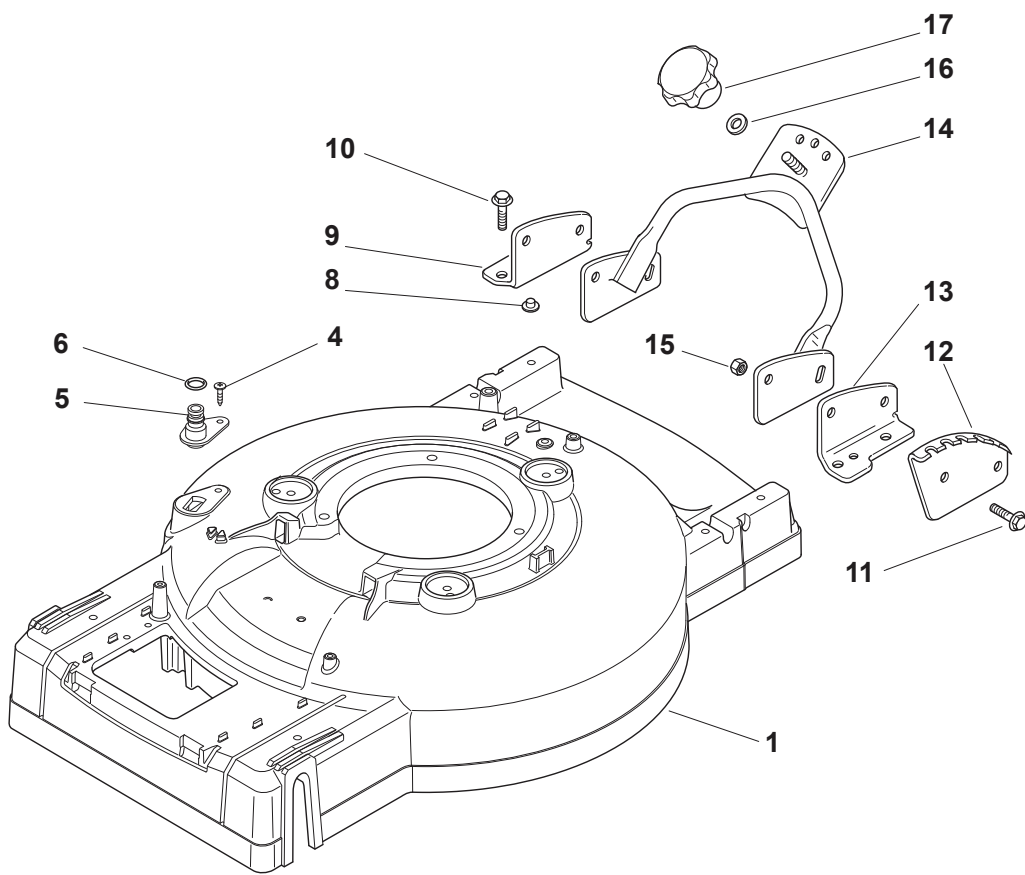

THIS INFORMATION IS NOT INTENDED FOR SALE OR RESALE, AND THIS NOTICE MUST REMAIN ON ALL COPIES.

Fig.	Quantity	Part No	Description	Notes
1	1	381004736/0	Grey Deck	
4	1	112727802/0	Screw	
5	1	122034000/0	Washing Connection	
6	1	119035000/0	Or Ring	
8	2	322820054/0	White Cap	
9	1	322778417/0	Right Bracket	
10	4	112735595/0	Screw	
11	4	112800815/0	Screw	
12	1	322735569/0	Sector, Height Adjustment	
13	1	322778415/0	Bracket, Left	
14	1	381006361/1	Handle, Middle Part Yellow	Yellow
14	1	381006365/1	Handle, Middle Part Black	Black
14	1	381006369/0	Handle, Middle Part Grey	Grey
15	4	112293200/0	Nut	
16	1	112523080/0	Washer	
17	1	322399813/0	Knob	

# MC 534 TR/E 4S

WBH Petrol Aluminium Mask

Issue 7 - 2015

Fig.	Quantity	Part No	Description	Notes
1	1	322869713/0	Tube	
2	1	381008657/0	Outfit, Screws	

# MC 534 TR/E 4S

WBH Petrol Aluminium Controls

Issue 7 - 2015

Fig.	Quantity	Part No	Description	Notes
1	1	181007130/0	Throttle Cable	
2	1	112154510/0	Nut	
3	1	112727786/0	Screw	

Fig.	Quantity	Part No	Description	Notes
1	1	322722804/1	Starting Block Inner Half-Bearing	
2	1	381000742/1	Starter Drive Control	SV40 / RV 40 / V35 Engine
2	1	381030022/0	Starter Drive Control	for GGP Engines
2	1	381030024/0	Starter Drive Control	for HONDA Engines
3	1	322722805/1	Starting Block Inner Half-Bearing	
4	1	112728300/0	Screw	