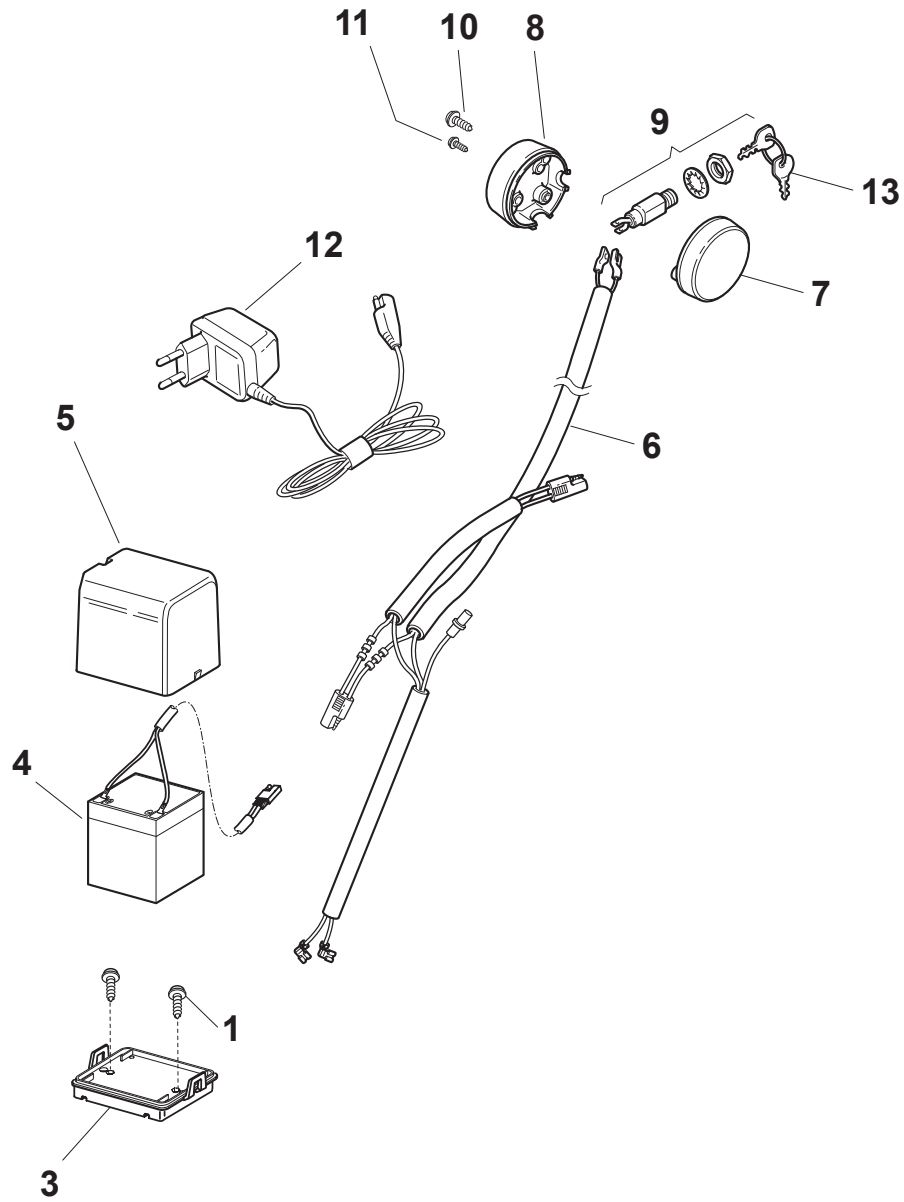

# MC 534 TR/E 4S

WBH Petrol Aluminium Controls

Issue 7 - 2015

Fig.	Quantity	Part No	Description	Notes
1	1	181007130/0	Throttle Cable	
2	1	112154510/0	Nut	
3	1	112727786/0	Screw	

Fig.	Quantity	Part No	Description	Notes
1	1	322722804/1	Starting Block Inner Half-Bearing	
2	1	381000742/1	Starter Drive Control	SV40 / RV 40 / V35 Engine
2	1	381030022/0	Starter Drive Control	for GGP Engines
2	1	381030024/0	Starter Drive Control	for HONDA Engines
3	1	322722805/1	Starting Block Inner Half-Bearing	
4	1	112728300/0	Screw	

Fig.	Quantity	Part No	Description	Notes
1	2	112728450/0	Screw	
3	1	322785122/0	Battery Support	
4	1	118120052/0	Battery	
5	1	322109530/0	Battery Cover	
6	1	118204197/0	Cable	for B&S and GGP Engines
6	1	118204198/0	Starting Cable	for HONDA Engines
7	1	322722801/0	Starting Block Outer Half-Bearing	
8	1	322722800/0	Starting Block Inner Half-Bearing	
9	1	118450051/0	Switch	
10	2	112728300/0	Screw	
11	1	112728691/0	Screw	
12	1	118204120/0	Battery Charger	CE plugg
12	1	118204121/0	Battery Charger	UK plugg
13	1	118210016/1	Starting Key	

Fig.	Quantity	Part No	Description	Notes
1	2	322545157/1	Front Axle Plate	
2	4	112735662/1	Screw	
3	2	122671659/0	Washer	
4	2	122430215/0	Spring	
5	2	112604899/0	Crown Fastener	
6	1	122033331/0	Wheels Control Rod	
7	1	112735651/0	Screw	
8	1	322545139/0	Plate	
9	1	122446183/0	Spring	
10	2	122671659/0	Washer	
11	2	112154510/0	Nut	
12	2	112521330/0	Washer	
13	2	322551529/0	Wheels Cleaning Plate	
14	2	112521330/0	Washer	
15	1	381002835/0	Rear Wheel Axle	
16	1	112793701/0	Screw	
17	1	122170830/0	Spacer	
18	1	381003317/0	Lever, Height Adjustment	
19	1	112293201/0	Nut	
20	1	112293200/0	Nut	
21	1	322399812/0	Knob	
22	2	322600121/0	Protection, Wheel	
23	2	112521330/0	Washer	
24	2	112735661/0	Screw	
25	8	122122201/0	Bearing	
26	4	381007361/0	Wheel	
27	4	112521460/0	Washer	
28	4	112735662/1	Screw	
29	2	322600122/0	Protection, Wheel	
30	4	112521460/0	Washer	
31	4	112735662/1	Screw	
32	4	322110384/0	Hub Cap Grey	
33	2	122570128/0	Pinion	