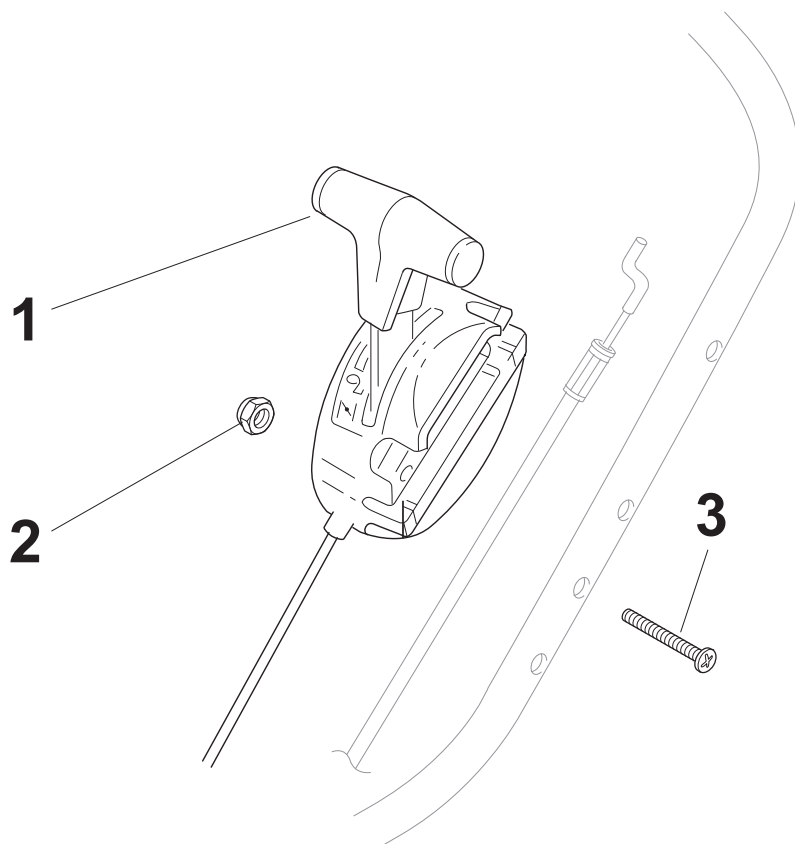

MC 534 TR/E 4S

WBH Petrol Aluminium Controls

Issue 7 - 2015

Fig.	Quantity	Part No	Description	Notes
1	1	181007130/0	Throttle Cable	
2	1	112154510/0	Nut	
3	1	112727786/0	Screw