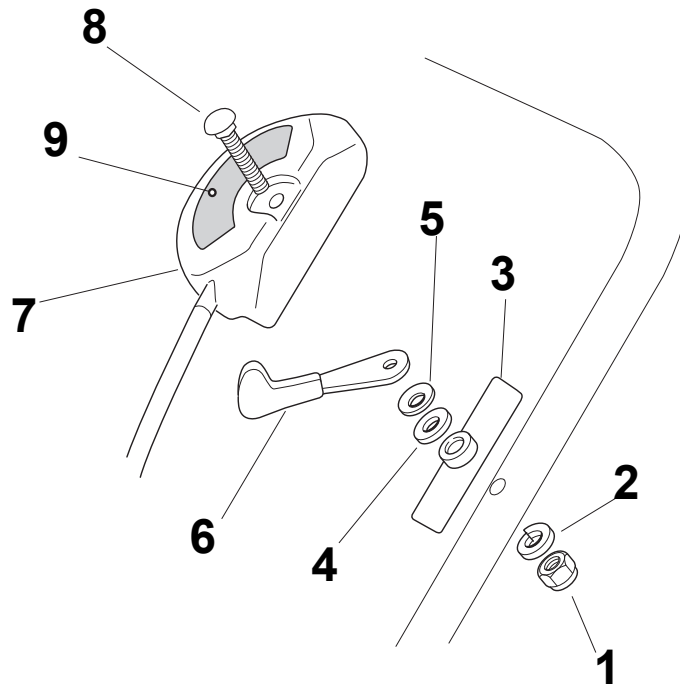

# MC 534 TR/E 4S

WBH Petrol Aluminium Protection, Belt

Issue 7 - 2015

Fig.	Quantity	Part No	Description	Notes
2	1	322226198/0	Protection, Belt Yellow	
3	2	112728440/0	Screw	

Fig.	Quantity	Part No	Description	Notes
1	1	381006363/3	Handle, Upper Part Yellow	Yellow
1	1	381006367/2	Handle, Upper Part Black	Black
1	1	381006371/0	Handle, Upper Part Grey	Grey
2	1	112727784/0	Screw	
3	1	181000690/0	Cable, Thread Engine Brake	for B&S 700 Series
3	1	181000692/0	Cable, Thread Engine Brake	for GGP Engines
3	1	181000728/0	Cable, Thread Engine Brake	for B&S 625/675 Series
3	1	181000730/0	Cable, Thread Engine Brake	for B&S 750 Series/GGP 150cc Engine
3	1	181000732/0	Cable, Thread Engine Brake	for HONDA Engines
3	1	181000769/1	Cable, Thread Engine Brake	for B&S 450/500 Series
4	1	322551639/0	Fixed Plate	
5	1	112154510/0	Nut	
6	1	381003318/1	Lever, Engine Brake	
7	2	112154510/0	Nut	
8	2	112521330/0	Washer	
9	2	122671660/1	Washer	
10	2	112727784/0	Screw	
11	1	112292100/0	Nut	
12	1	112530060/0	Spring Washer	
13	1	122450446/0	Spring	
14	1	122170840/0	Spacer	
15	1	381003313/0	Driving Lever	
16	1	112293200/0	Nut	
17	1	322399812/0	Knob	
18	1	112727791/0	Screw	
19	1	381000745/1	Cable Rear Drive	
20	1	112521330/0	Washer	
21	1	112154510/0	Nut	
22	1	122170842/0	Spacer	
23	1	322551653/0	Plate	
25	1	122170843/0	Spacer	
26	1	112727786/0	Screw	
28	1	122430314/0	Starting Rope Guide Spring	
29	1	381004405/0	Dashboard	
30	1	112154510/0	Nut	
31	1	112727792/0	Screw	
32	1	112154510/0	Nut	
33	1	322500050/0	Shoe	
34	1	122524342/0	Pin	
35	1	112604897/0	Elastic Washer	