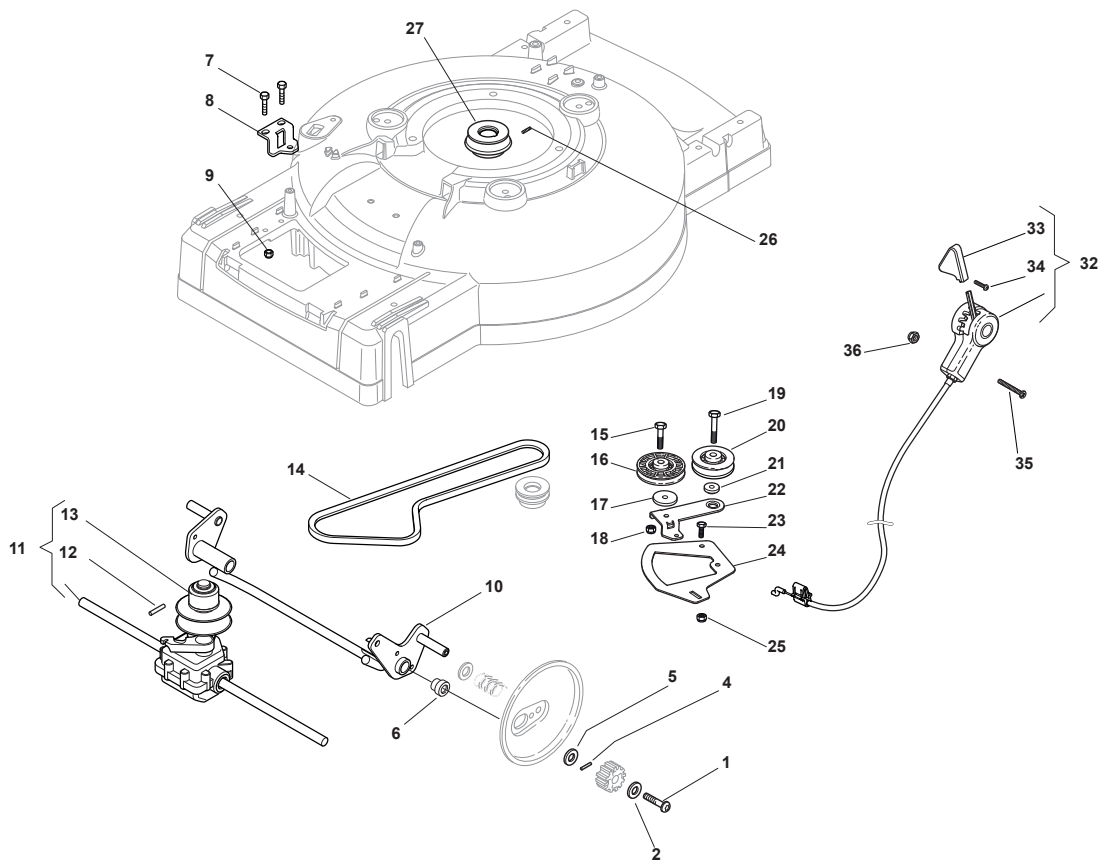

Fig.	Quantity	Part No	Description	Notes
1	2	322545157/1	Front Axle Plate	
2	4	112735662/1	Screw	
3	2	122671659/0	Washer	
4	2	122430215/0	Spring	
5	2	112604899/0	Crown Fastener	
6	1	122033331/0	Wheels Control Rod	
7	1	112735651/0	Screw	
8	1	322545139/0	Plate	
9	1	122446183/0	Spring	
10	2	122671659/0	Washer	
11	2	122430215/0	Spring	
12	2	112735661/0	Screw	
13	2	322551529/0	Wheels Cleaning Plate	
14	2	112521330/0	Washer	
15	1	381002835/0	Rear Wheel Axle	
16	1	112793701/0	Screw	
17	1	122170830/0	Spacer	
18	1	381003317/0	Lever, Height Adjustment	
19	1	112293201/0	Nut	
20	1	112293200/0	Nut	
21	1	322399812/0	Knob	
22	2	322600121/0	Protection, Wheel	
23	2	112523040/0	Washer	
24	2	112735661/0	Screw	
25	8	122122201/0	Bearing	
26	4	381007361/0	Wheel	
27	4	112521460/0	Washer	
28	4	112735662/1	Screw	
29	2	322600122/0	Protection, Wheel	
30	4	112521460/0	Washer	
31	4	112735662/1	Screw	
33	2	322570129/0	Pinion	
35	4	322110492/0	Hub Cap Grey	

Fig.	Quantity	Part No	Description	Notes
1	2	322545157/1	Front Axle Plate	
2	4	112735662/1	Screw	
3	2	122671659/0	Washer	
4	2	122430215/0	Spring	
5	2	112604899/0	Crown Fastener	
6	1	122033331/0	Wheels Control Rod	
7	1	112735651/0	Screw	
8	1	322545139/0	Plate	
9	1	122446183/0	Spring	
10	2	122671659/0	Washer	
11	2	122430215/0	Spring	
12	2	112735661/0	Screw	
13	2	322551529/0	Wheels Cleaning Plate	
14	2	112521330/0	Washer	
15	1	381002835/0	Rear Wheel Axle	
16	1	112793701/0	Screw	
17	1	122170830/0	Spacer	
18	1	381003317/0	Lever, Height Adjustment	
19	1	112293201/0	Nut	
20	1	112293200/0	Nut	
21	1	322399812/0	Knob	
24	4	112728210/0	Screw	
25	2	322600129/0	Protection, Wheel	
26	4	112735661/0	Screw	
27	4	112521330/0	Washer	
28	2	381007367/0	Wheel	
29	2	122570128/0	Pinion	
30	2	322120108/0	Wheels Crown	
31	4	119216038/0	Bearing	
32	2	112521460/0	Washer	
33	2	112735662/1	Screw	
34	4	322110380/0	Hub Cap Black	
35	2	322600130/0	Protection, Wheel	
36	2	381007365/0	Wheel	
37	4	119216038/0	Bearing	
38	2	112521460/0	Washer	
39	2	112735662/1	Screw	