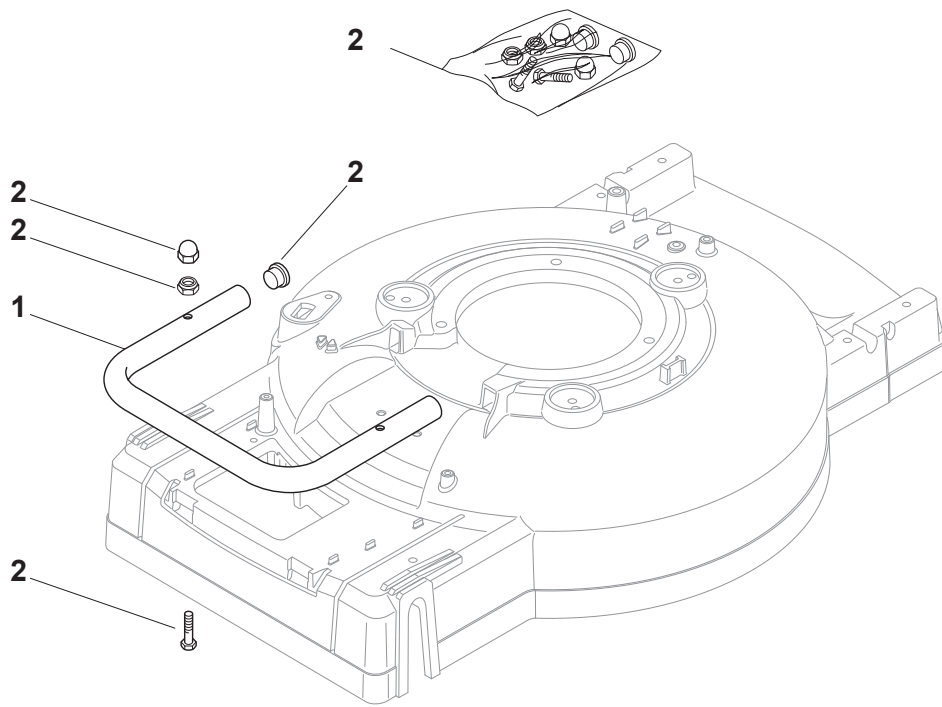

THIS INFORMATION IS NOT INTENDED FOR SALE OR RESALE, AND THIS NOTICE MUST REMAIN ON ALL COPIES.

Fig.	Quantity	Part No	Description	Notes
1	1	381004736/0	Grey Deck	
4	1	112727802/0	Screw	
5	1	122034000/0	Washing Connection	
6	1	119035000/0	Or Ring	
8	2	322820054/0	White Cap	
9	1	322778417/0	Right Bracket	
10	4	112735595/0	Screw	
11	4	112800815/0	Screw	
12	1	322735569/0	Sector, Height Adjustment	
13	1	322778415/0	Bracket, Left	
14	1	381006361/1	Handle, Middle Part Yellow	Yellow
14	1	381006365/1	Handle, Middle Part Black	Black
14	1	381006369/0	Handle, Middle Part Grey	Grey
15	4	112293200/0	Nut	
16	1	112523080/0	Washer	
17	1	322399813/0	Knob	