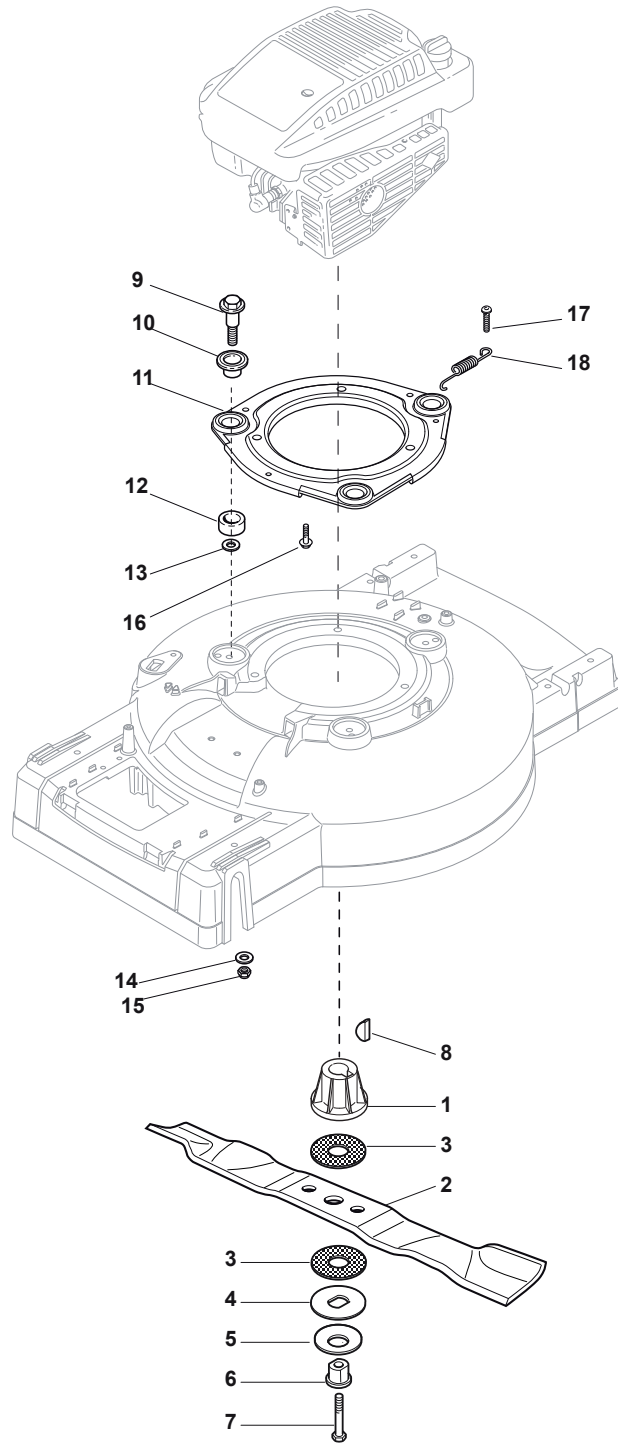

MC 534 TR/E 4S

WBH Petrol Aluminium Blade

Issue 7 - 2015

Fig.	Quantity	Part No	Description	Notes
1	1	122465621/0	Hub, Crankshaft Ø 22.2	
1	1	122465632/0	Hub With Pulley, Crankshaft Ø 25	
2	1	181004139/0	Mulching Blade	
3	2	322672110/1	Washer	
4	1	322672105/0	Washer	
5	1	112508120/0	Cup Spring	
6	1	122041940/0	Bushing	
7	1	112736850/0	Screw	
8	1	112139100/0	Feather, Crankshaft Ø 22,2	
8	1	112139150/0	Feather, Crankshaft Ø 25	
9	3	122524329/0	Pin	
10	3	322672201/0	Washer	
11	1	322207221/1	Black Flange	Black
11	1	381207225/1	Yellow Motor Flange	Yellow
12	3	322250012/0	No Vibrations Rubber	
13	3	122671651/0	Washer	
14	3	112521350/0	Washer	
15	3	112155000/0	Nut	
16	3	112735108/1	Screw	
17	1	112729601/1	Screw	
18	1	122450449/0	Spring	for 4Speed Models