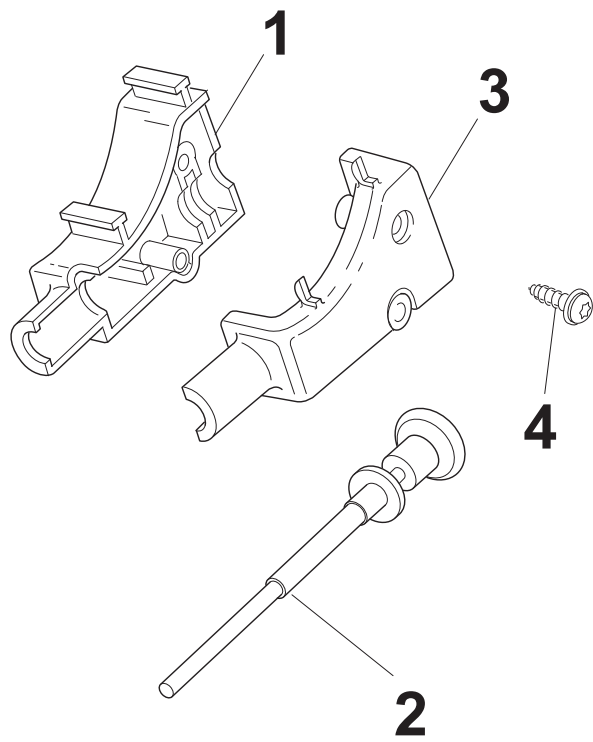

# MC 534 TR/E 4S

WBH Petrol Aluminium Controls

Issue 7 - 2015

Fig.	Quantity	Part No	Description	Notes
1	1	181007130/0	Throttle Cable	
2	1	112154510/0	Nut	
3	1	112727786/0	Screw	

Fig.	Quantity	Part No	Description	Notes
1	1	322722804/1	Starting Block Inner Half-Bearing	
2	1	381000742/1	Starter Drive Control	SV40 / RV 40 / V35 Engine
2	1	381030022/0	Starter Drive Control	for GGP Engines
2	1	381030024/0	Starter Drive Control	for HONDA Engines
3	1	322722805/1	Starting Block Inner Half-Bearing	
4	1	112728300/0	Screw	

Fig.	Quantity	Part No	Description	Notes
1	2	112728450/0	Screw	
3	1	322785122/0	Battery Support	
4	1	118120052/0	Battery	
5	1	322109530/0	Battery Cover	
6	1	118204197/0	Cable	for B&S and GGP Engines
6	1	118204198/0	Starting Cable	for HONDA Engines
7	1	322722801/0	Starting Block Outer Half-Bearing	
8	1	322722800/0	Starting Block Inner Half-Bearing	
9	1	118450051/0	Switch	
10	2	112728300/0	Screw	
11	1	112728691/0	Screw	
12	1	118204120/0	Battery Charger	CE plugg
12	1	118204121/0	Battery Charger	UK plugg
13	1	118210016/1	Starting Key	

Fig.	Quantity	Part No	Description	Notes
1	2	322545157/1	Front Axle Plate	
2	4	112735662/1	Screw	
3	2	122671659/0	Washer	
4	2	122430215/0	Spring	
5	2	112604899/0	Crown Fastener	
6	1	122033331/0	Wheels Control Rod	
7	1	112735651/0	Screw	
8	1	322545139/0	Plate	
9	1	122446183/0	Spring	
10	2	122671659/0	Washer	
11	2	112154510/0	Nut	
12	2	112521330/0	Washer	
13	2	322551529/0	Wheels Cleaning Plate	
14	2	112521330/0	Washer	
15	1	381002835/0	Rear Wheel Axle	
16	1	112793701/0	Screw	
17	1	122170830/0	Spacer	
18	1	381003317/0	Lever, Height Adjustment	
19	1	112293201/0	Nut	
20	1	112293200/0	Nut	
21	1	322399812/0	Knob	
22	2	322600121/0	Protection, Wheel	
23	2	112521330/0	Washer	
24	2	112735661/0	Screw	
25	8	122122201/0	Bearing	
26	4	381007361/0	Wheel	
27	4	112521460/0	Washer	
28	4	112735662/1	Screw	
29	2	322600122/0	Protection, Wheel	
30	4	112521460/0	Washer	
31	4	112735662/1	Screw	
32	4	322110384/0	Hub Cap Grey	
33	2	122570128/0	Pinion	